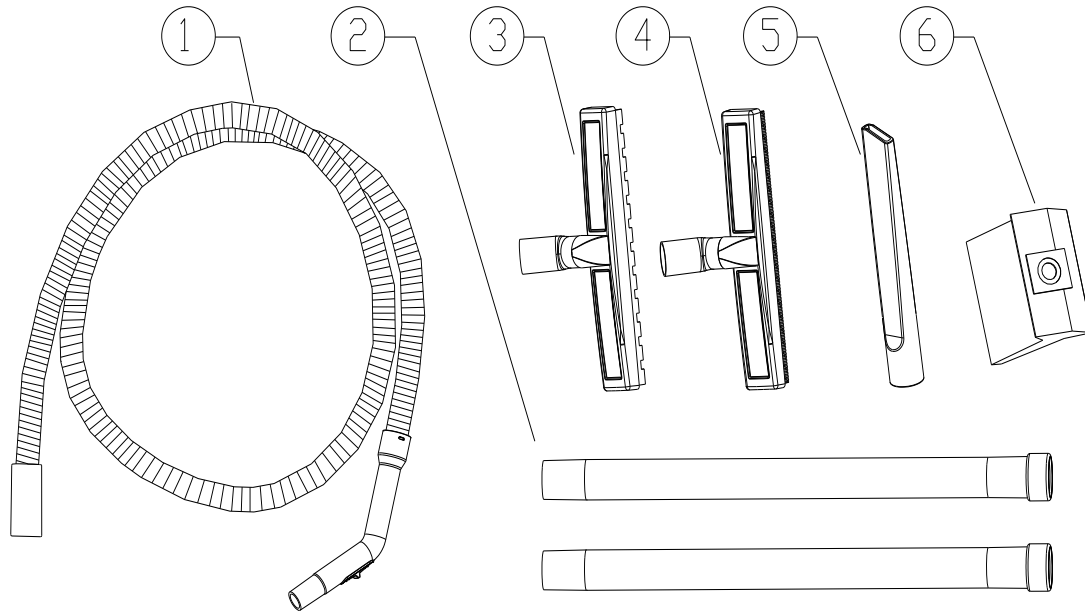

VL100 55L / 75L PART LIST

VL100 55L / 75L PART LIST

ITEM	PART NUMBER	PART DISCRPTION	QTY.
1	VA81812	HANDLE KIT	1
2	VA81813	MOTOR HEAD COVER KIT	1
3	VA81814	VL100 75L EU POWER CORD KIT	1
	VA81815	VL100 75L UK POWER CORD KIT	1
4	VA86604	CLAMP BLOCK KIT	1
5	VA81816	ELECTRONIC WIRE KIT	1
6	VA81940	WATERPROOF SWITCH X 1	2
7	VA80095	ELECTRIC CAPACITOR KIT X 1	2
8	VA81817	MOTOR COVER KIT	1
9	VA81818	MOTOR PRESS PLATE KIT	1
10	ZD89002	MOTOR CARBON BRUSHES	2
11	VA81987	MOTOR+SPONGE WASHER+RUBBER WASHER KIT X 1	2
12	GV70008	SEAL PLATE	2
13	VA81819	MIDDLE SPONGE+DOWN SPONGE KIT	1
14	VA81820	MOTOR SUPPORT BASE+RUBBER BAR KIT	1
15	VA86610	FLOW DIVIDER +SCREW KIT	1
16	VA81087	STAINLESS STEEL FILTER+FLOAT CUP KIT	1
17	VA80766	FLOAT CUP HOLDER KIT	1
18	VA80119	SACK FILTER	1
19	VA80734	CONTAINER CATCH KIT X 1	2
20	VA86612	HANDLE LIFT KIT X 1	2
21	VA81821	HOSE INLET KIT	1
22	VA80750	DRAIN HOSE HOLDER	1
23	VA80054-001	VL100 55L STAINLESS STEEL CONTAINER	1
	VA80021-001	VL100 75L STAINLESS STEEL CONTAINER	1
24	VA81822	SCREW TUBE KIT	1
25	VA82028	55L DRAIN HOSE KIT	1
	VA81823	75L DRAIN HOSE KIT	1
26	VA81824	PUSH HANDLE KIT	1
27	VA86616	BOTTOM BASE+SPRING+GROUNDING CHAIN KIT	1
28	VA86617	REAR WHEEL KIT	1
29	VA96850	FRONT CASTOR X 1	2

VL100 55L / VL100 75L ACCESSORY PART

ITEM	PART NUMBER	PART DISCRIPTION	QTY.
1	107407336	HOSE Ø40- 2.5m CPL	1
2	107407337	STAINLESS STEEL EXTENSION TUBE Ø40 SS x 1	2
3	107407339	DRY FLOOR NOZZLE Ø40 BRUSH	1
4	VA81845	WET FLOOR NOZZLE Ø40 RUBBER STRIP	1
5	107408850	CREVICE NOZZLE Ø40	1
6	302002892	55L / 75L FLEECE FILTER BAG 5 PCS (OPTIONAL PART)	1