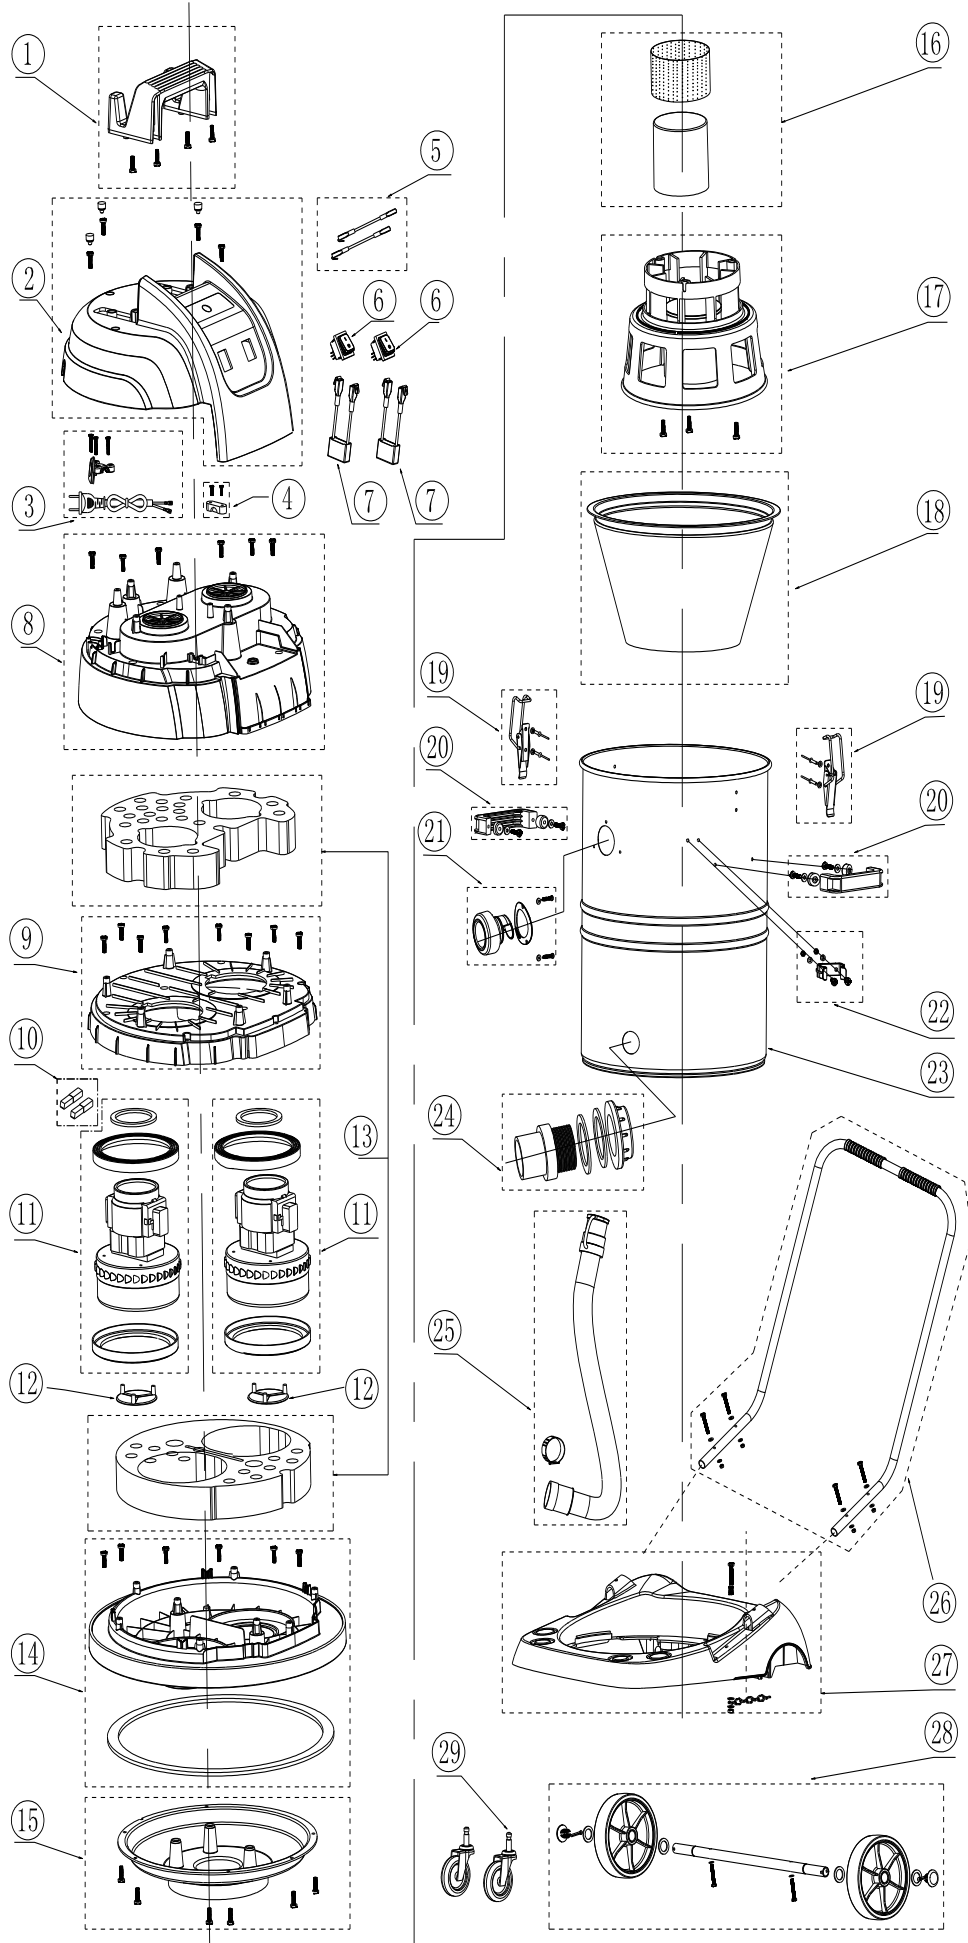

VL100 55L / 75L PART LIST

VL100 55L / 75L PART LIST

ITEM	PART NUMBER	PART DISCRPTION	QTY.
1	VA81812	HANDLE KIT	1
2	VA81813	MOTOR HEAD COVER KIT	1
3	VA81814	VL100 75L EU POWER CORD KIT	1
	VA81815	VL100 75L UK POWER CORD KIT	1
4	VA86604	CLAMP BLOCK KIT	1
5	VA81816	ELECTRONIC WIRE KIT	1
6	VA81940	WATERPROOF SWITCH X 1	2
7	VA80095	ELECTRIC CAPACITOR KIT X 1	2
8	VA81817	MOTOR COVER KIT	1
9	VA81818	MOTOR PRESS PLATE KIT	1
10	ZD89002	MOTOR CARBON BRUSHES	2
11	VA81987	MOTOR+SPONGE WASHER+RUBBER WASHER KIT X 1	2
12	GV70008	SEAL PLATE	2
13	VA81819	MIDDLE SPONGE+DOWN SPONGE KIT	1
14	VA81820	MOTOR SUPPORT BASE+RUBBER BAR KIT	1
15	VA86610	FLOW DIVIDER +SCREW KIT	1
16	VA81087	STAINLESS STEEL FILTER+FLOAT CUP KIT	1
17	VA80766	FLOAT CUP HOLDER KIT	1
18	VA80119	SACK FILTER	1
19	VA80734	CONTAINER CATCH KIT X 1	2
20	VA86612	HANDLE LIFT KIT X 1	2
21	VA81821	HOSE INLET KIT	1
22	VA80750	DRAIN HOSE HOLDER	1
23	VA80054-001	VL100 55L STAINLESS STEEL CONTAINER	1
	VA80021-001	VL100 75L STAINLESS STEEL CONTAINER	1
24	VA81822	SCREW TUBE KIT	1
25	VA82028	55L DRAIN HOSE KIT	1
	VA81823	75L DRAIN HOSE KIT	1
26	VA81824	PUSH HANDLE KIT	1
27	VA86616	BOTTOM BASE+SPRING+GROUNDING CHAIN KIT	1
28	VA86617	REAR WHEEL KIT	1
29	VA96850	FRONT CASTOR X 1	2

VL100 55L / VL100 75L ACCESSORY PART

ITEM	PART NUMBER	PART DISCRIPTION	QTY.
1	107407336	HOSE Ø40- 2.5m CPL	1
2	107407337	STAINLESS STEEL EXTENSION TUBE Ø40 SS x 1	2
3	107407339	DRY FLOOR NOZZLE Ø40 BRUSH	1
4	VA81845	WET FLOOR NOZZLE Ø40 RUBBER STRIP	1
5	107408850	CREVICE NOZZLE Ø40	1
6	302002892	55L / 75L FLEECE FILTER BAG 5 PCS (OPTIONAL PART)	1